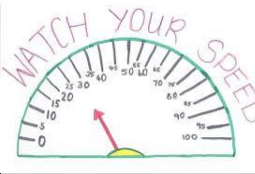

PARKING
AND
SPEEDING

Speeding

- ◉ Do your relatives speed?
- ◉ Speeding is not sensible.
- ◉ This is what could happen if you speed.

Speeding

If your parents do speed tell them not to as you might have to pay a fine or get speeding points, so make sure they don't.

You have 12 points when you first get your driving license, and every time you speed you lose 3 points.

WE HELD A SPEED GUN! 😊

As some of you may know we held a speed gun with Stuart the PCSO. We learnt that you shouldn't really go over the speed limit but if you do you can only go over it by 10% +1.
(for example: if the speed limit was 30 mph the you could go 34 mph)