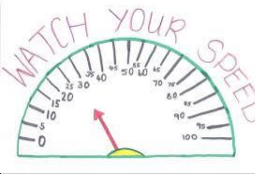

Speeding

If your parents do speed tell them not to as you might have to pay a fine or get speeding points, so make sure they don't.

Speed Guns and Cameras

There could be a policeman with a speed gun anywhere on the road, behind a bush or outside your house.